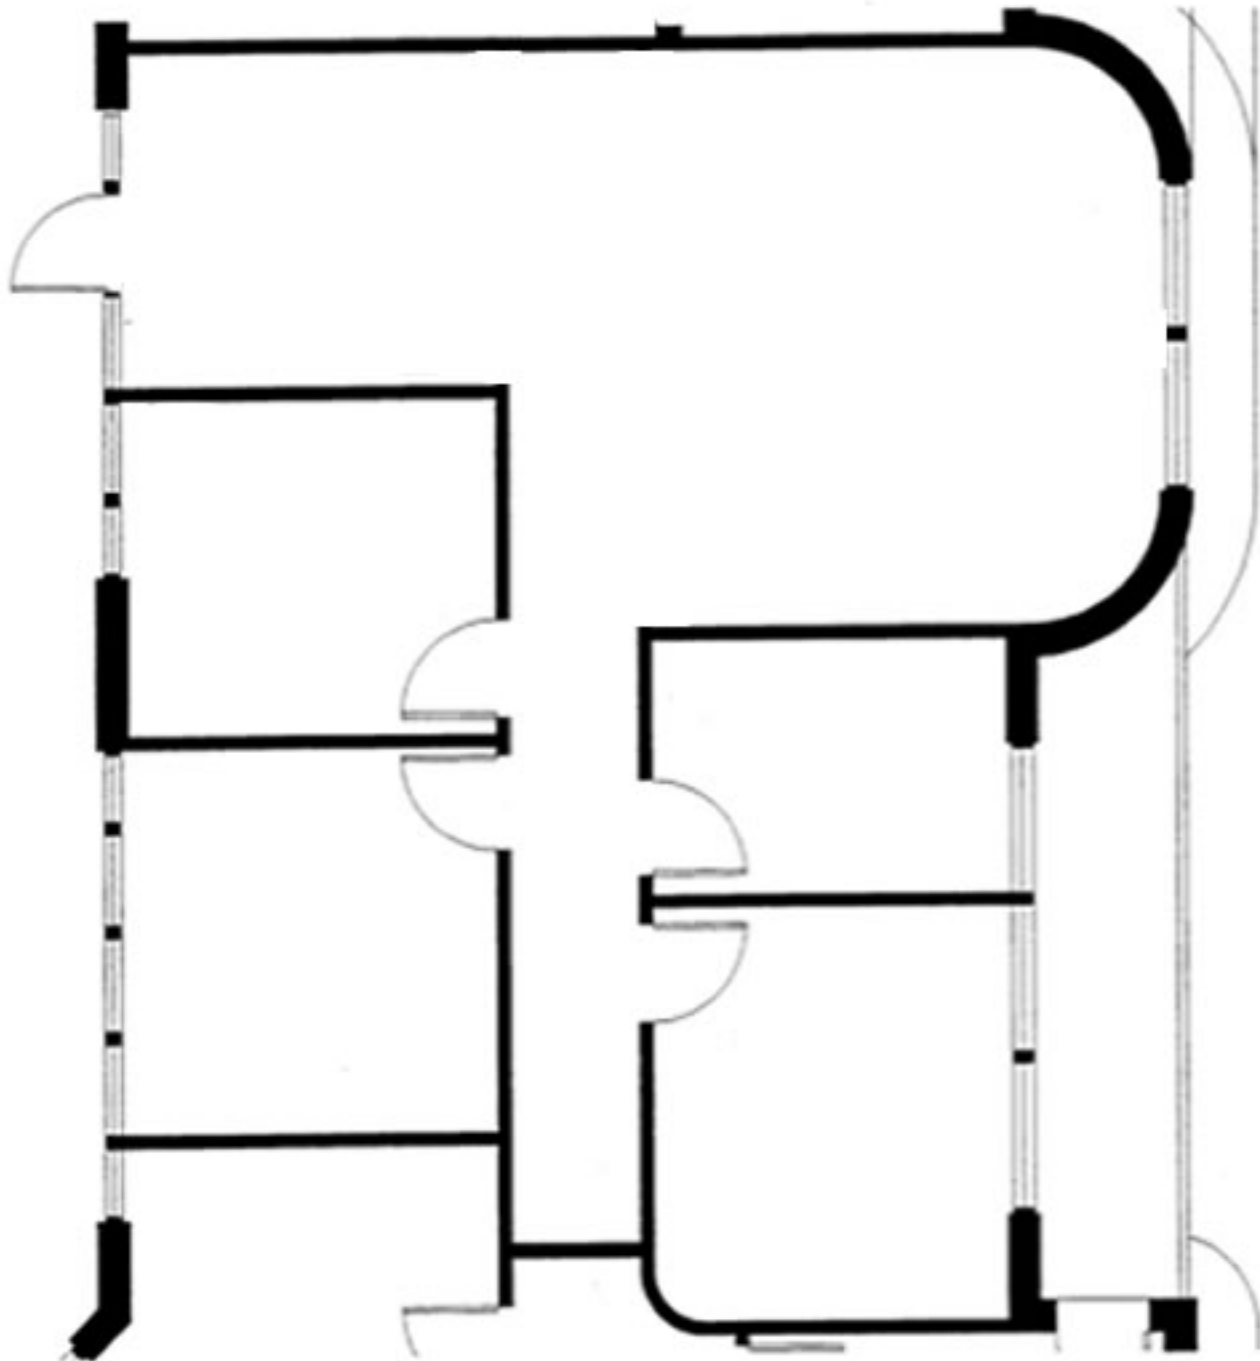

# Williams Centre

310 S Williams Blvd Tucson, AZ 85711

Suite: 352

Size: 1,303 rsf

Pinnacle Property Management  
520-571-9878